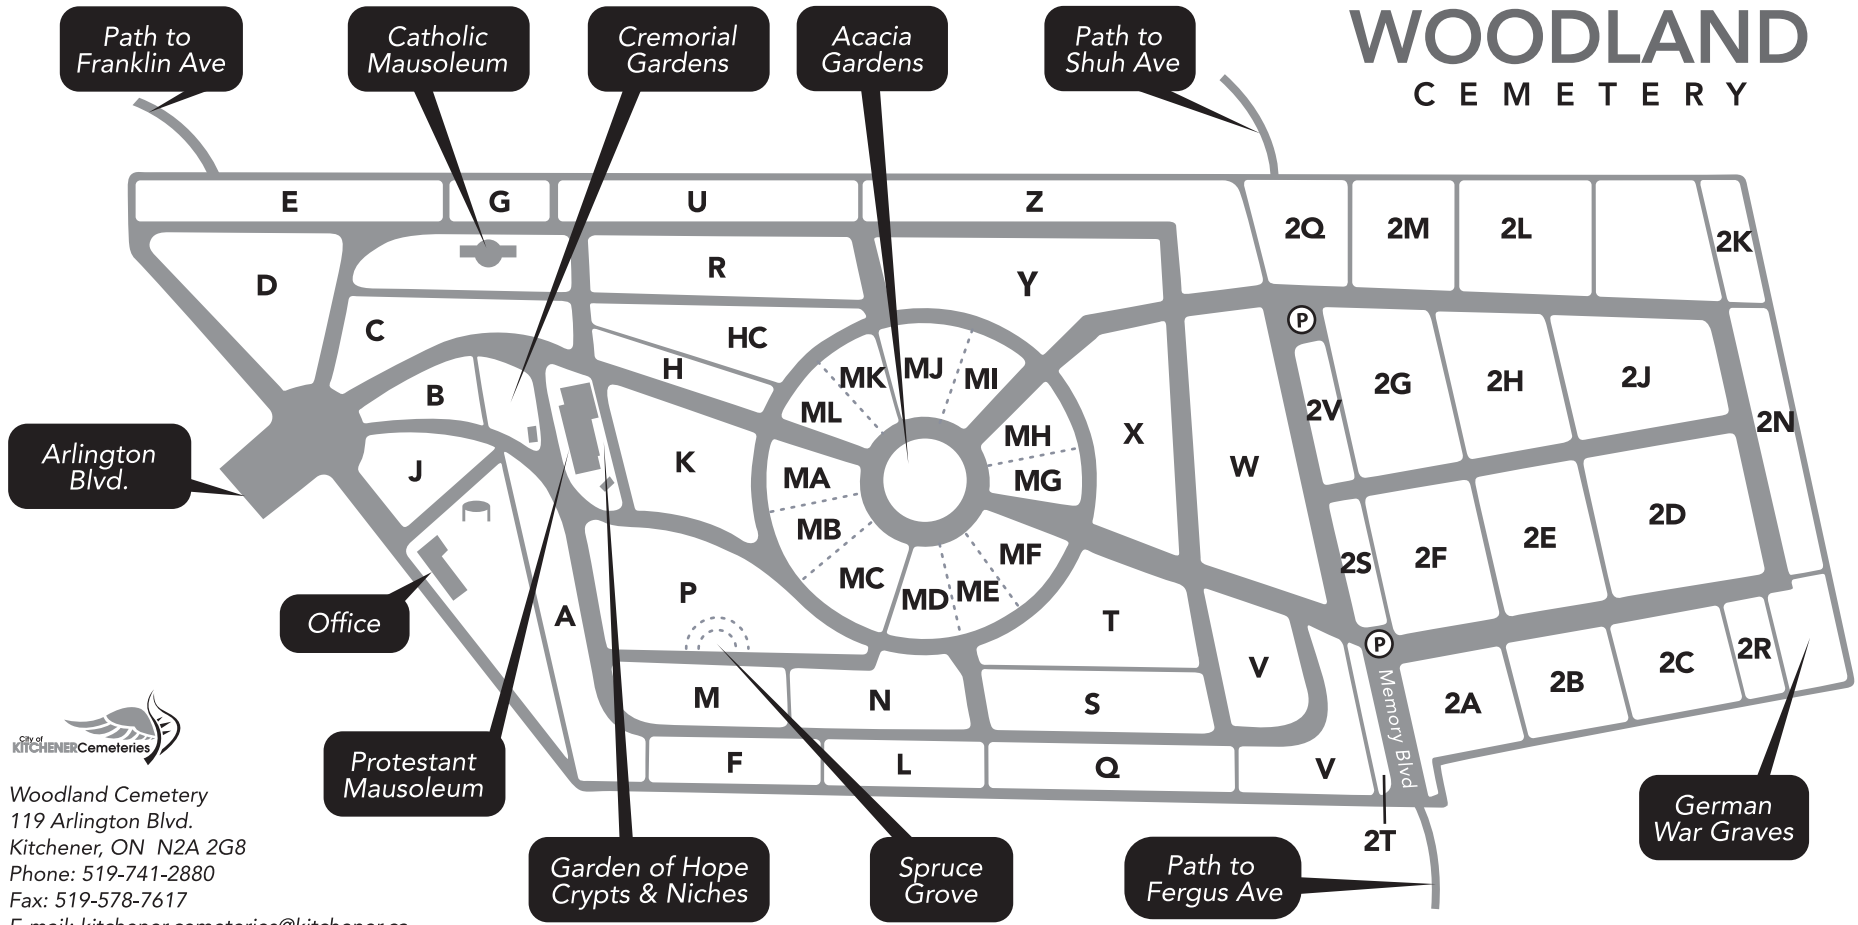

WOODLAND CEMETERY

Woodland Cemetery
119 Arlington Blvd.
Kitchener, ON N2A 2G8
Phone: 519-741-2880
Fax: 519-578-7617
E-mail: kitchener.cemeteries@kitchener.ca